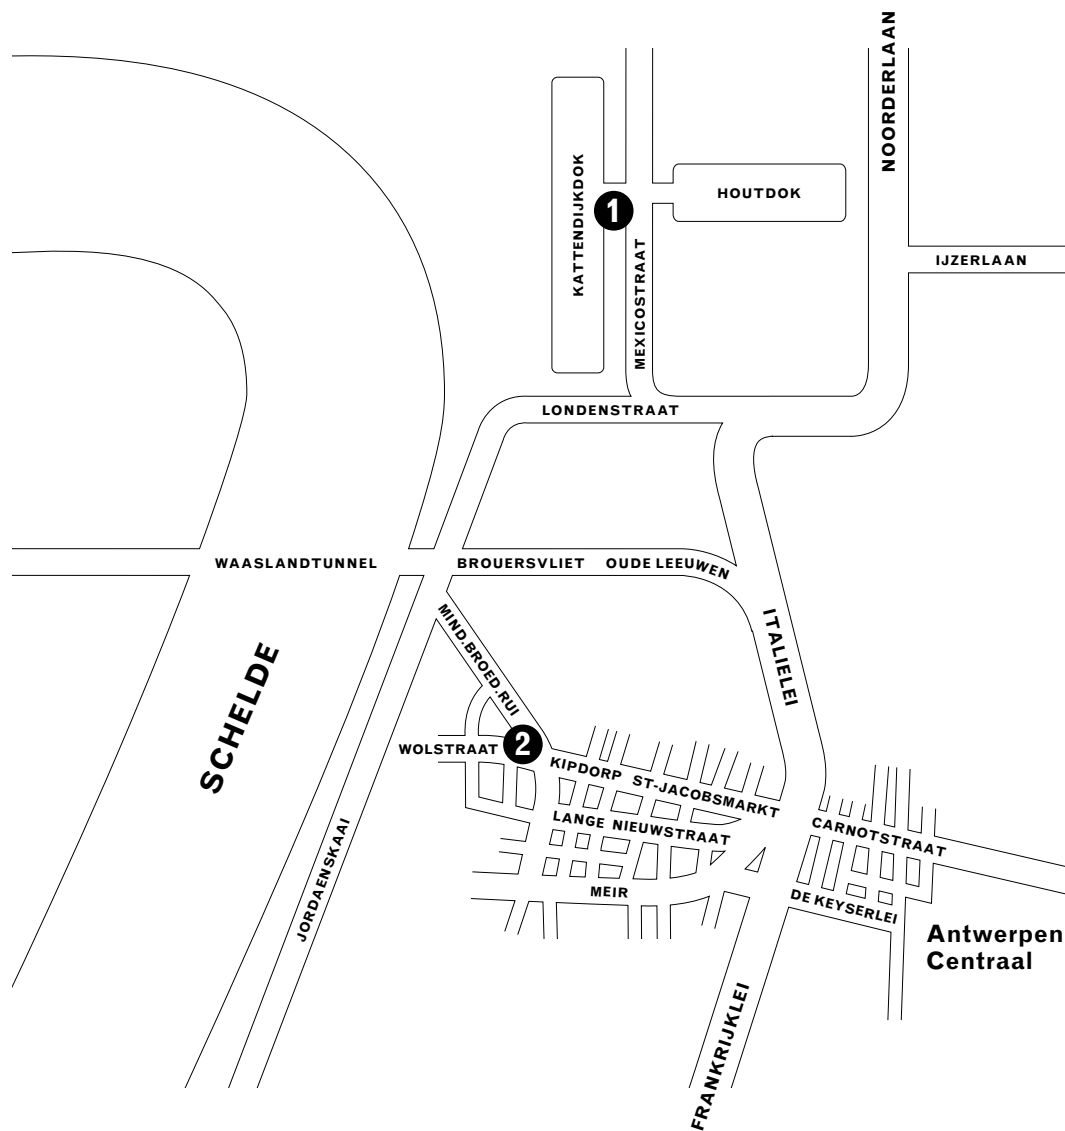

Closed on Monday

Location 1

Movie screenings

Kattendijkdok, Kaai 20A, BE-2030 Antwerp

Location 2

Exhibition

Wolstraat 29, BE-2000 Antwerp